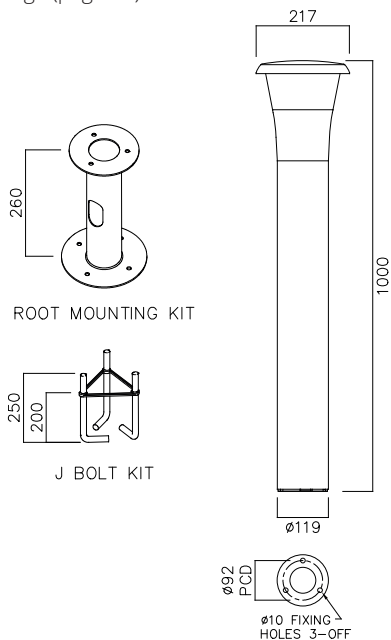

RENO

IP65 rated bollard

APPLICATIONS

- Paths
- Car parks
- Urban amenity areas

TECHNICAL DETAILS

- 13.3W, 950 lumens, 71 l.lm/cW
- CRI>70
- CCT 4000K

ACCESSORIES

- ROOT MOUNTING KIT** Available as listed. To be ordered as a separate item
- J BOLT MOUNTING KIT** Available as listed. To be ordered as a separate item

CONSTRUCTION

- Heavy gauge extruded aluminium body
- Canopy style head
- Designed to compliment the FREMONT range (page 93)

ORDER CODE	DESCRIPTION
NRN/GRY/740	Reno 13W LED Grey 1M Bollard
ACCESSORIES	
NRN/JBOLTKIT/12	Reno J Bolt Kit 12 Inch
NRN/RMKIT	Reno Root Mounting Kit